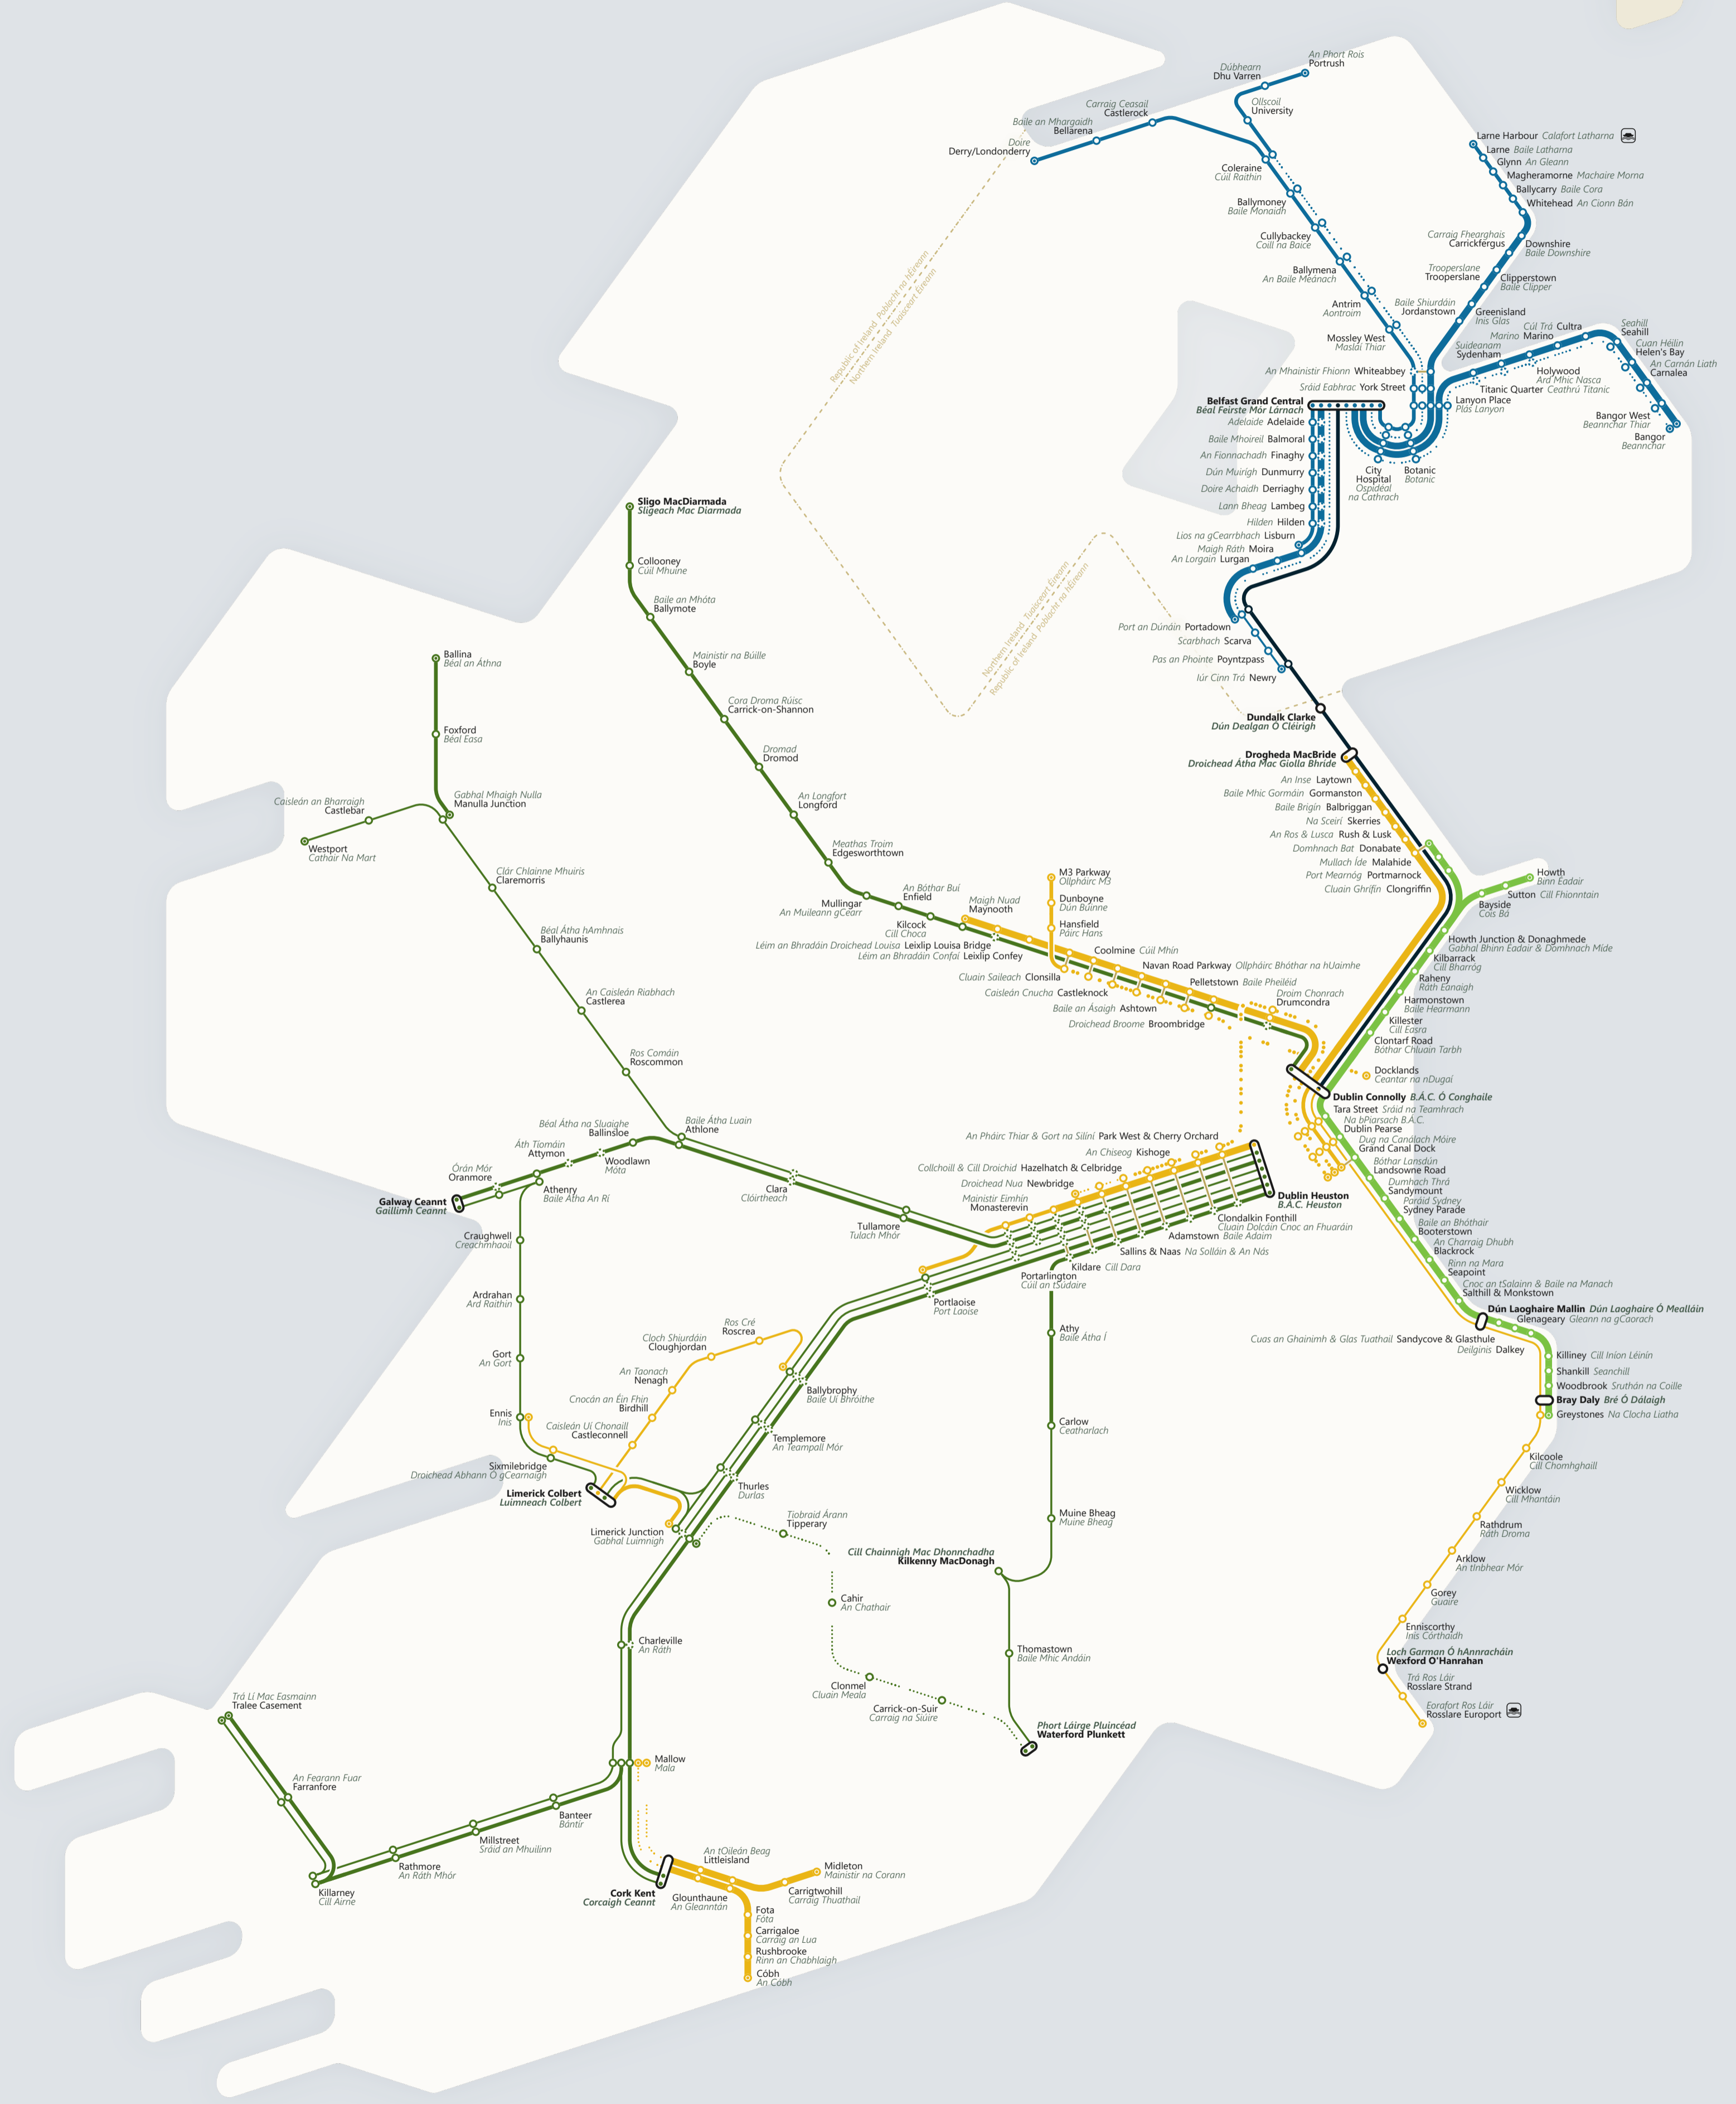

Rail Services in Ireland 2026

Iarnróid in Éirinn 2026

Train Services Seirbhísí traenach

- Enterprise
- Iarnród Éireann - InterCity
- Iarnród Éireann - Iárchathracha
- Iarnród Éireann - Commuter
- Iarnród Éireann - DART
- Iarnród Éireann - DART
- NI Railways

Stops Stadanna

- Stop
- Stop not served by all trains
- Terminus
- Ferry interconnection point

Frequency Lion na dtraenacha

- Two services per hour
- One service per hour or every second hour
- Services less frequent than every two hours
- Non-daily services

This diagram shows all train lines in Ireland. Tramway, heritage rail lines, as well as deviations from the timetable are not shown. Only the trains communicated at the time of publication are shown. This is not an official diagram. All information without guarantee.

Taispeánann an léaráid seo gach líne traenach in Éirinn. Ní thaispeántar tramhbealaí, línte iarnróid oidhreachta, ná dialltaí ón amchlár. Ní thaispeántar ach na traenacha a cuireadh in iúl thar a fhoilsiú. Ní léaráid oifigiúil í seo. Gach eolas gan ráthaíocht.